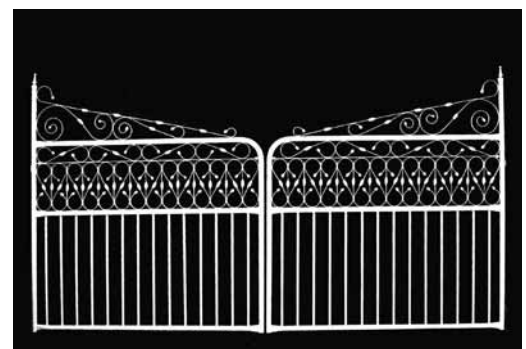

Country Nostalgia Gates

Quality & Satisfaction that Exceeds your Expectations