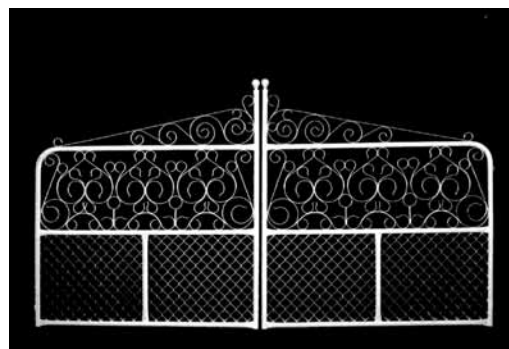

Country Feel Gate