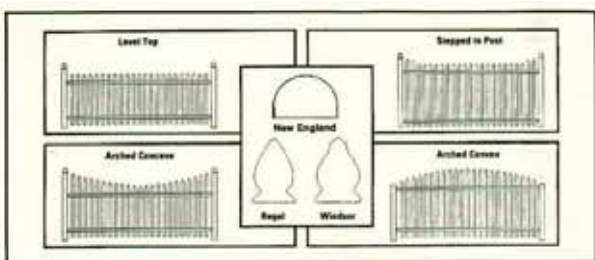

Why not use two different profiles in you fence. As an example you could have level fence panels & CONVEX OR CONCAVE GATES.

DESIGN CHIOCES

AND THERE IS MORE... DISHERS FENCING OFFER:

- 18 YEARS PROVEN TRACK RECORD
- 10 YEAR PRODUCTS WARRANTY
- 7 YEARS POWDER COAT WARRANTY
- 12 Month INSTALL CALL BACK WARRANTY
- Quality @ & Satisfaction that Exceeds your Expectations

Heights. : Most front Fences are 1200mm H but the choice is yours. The following heights apply to the 4 different profiles.

LEVEL TOP

- 900mm H
- 1200mm H ,
- 1500mm H
- 1800mm H

ARCHED CONVEX

- 900mm H to 1050mm H
- 1200mm H to 1350mm H
- 1500mm H to 1650mm H
- 1800mm H to 1950mm H