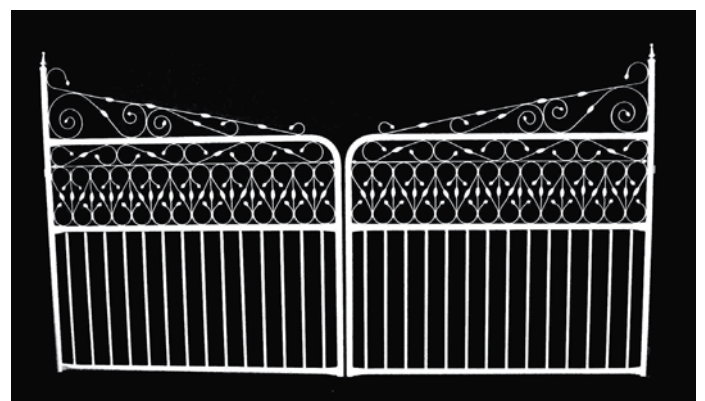

At Dishers Fencing our skilled Tradesmen have been able to recreate these rare sets of Antique Gates just for you. One advantage with the Driveway Gate is that you can hang them two ways and create two different looks. Either way they are beautiful.

Country Feel Gates

Country Nostalgia Gates

Quality & Satisfaction that Exceeds your Expectations

Why are COUNTRY STYLE GATES Your “RIGHT CHOICE?”

Country Style Gates are made to compliment buildings with Heritage Significance and create a Grand Entrance Effect.