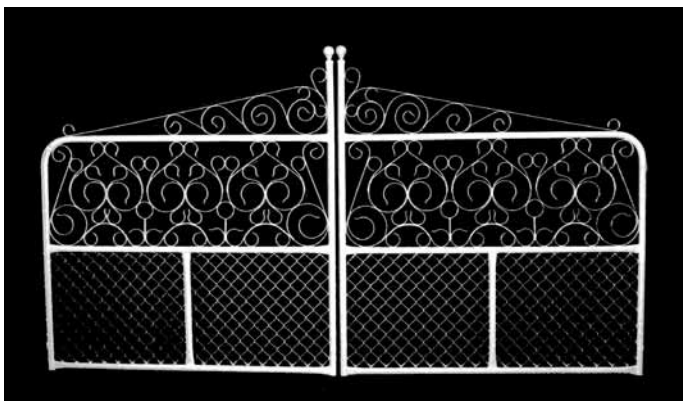

At Dishers Fencing our skilled Tradesmen have been able to recreate these rare sets of Antique Gates just for you. One advantage with the Driveway Gate is that you can hang them two ways and create two different looks. Either way they are beautiful.

Country Feel Gates

Country Nostalgia Gates

Quality & Satisfaction that Exceeds your Expectations

Why are COUNTRY STYLE GATES Your “RIGHT CHOICE?”

Country Style Gates are made to compliment buildings with Heritage Significance and create a Grand Entrance Effect.