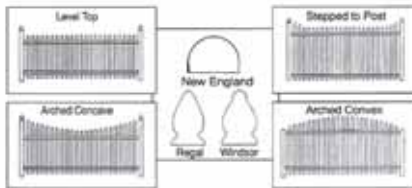

AUTOMATIC GATE OPENERS

SW540 Solar Double Gate Opener

Letron® Solar Double Swing Opener is the strongest double gate opener on the market today. It has solid steel gears and solid steel chassis designed to suit heavy double gates up to 250kg per leaf. Simply wire Solar Panel to opener at circuit board. Supplied with 1x12V 7 Amp battery, 1x 15V power pack, 2 swing arm set, 3 remotes, allen key for manual release, 1 spanner and instructions.

SL620 Solar Sliding Gate Opener

Letron® Solar Sliding Opener is a solid and powerful performer and can push a gate up to 600kg. Simply wire Solar panel to opener at circuit board. Supplied with 1 x 20W Solar Panel, 1 x 12V 7 Amp battery, opening and closing stoppers, 3 remotes, key for manual release and instructions.

DESIGN YOUR FENCE

Make your choice and design your very own picket fence.

ALUMINIUM PICKET FENCE DESIGN

DESIGN YOUR GATES

Gates are made in any size you want. We make sliding gates and swinging gates.

ARCH GATES