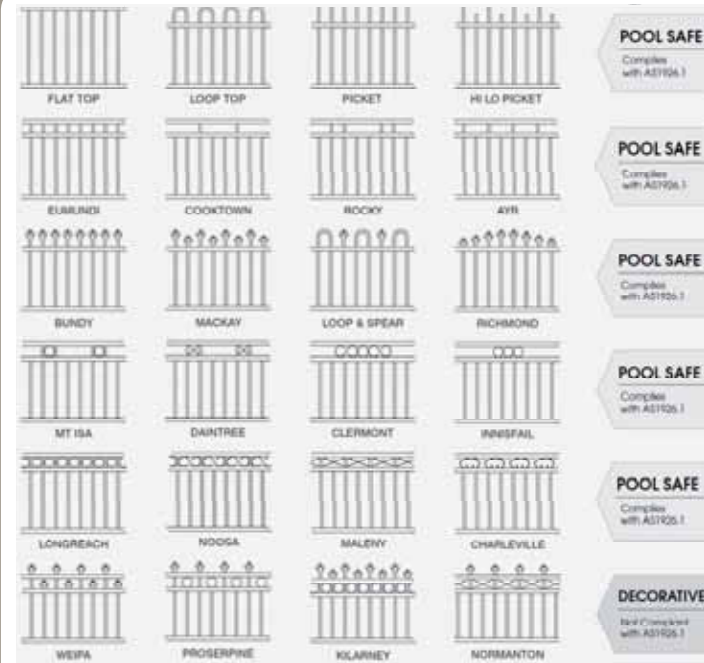

SL620 Solar Sliding Gate Opener

Letron® Solar Sliding Opener is a solid and powerful performer and can push a gate up to 600kg. Simply wire Solar panel to opener at circuit board. Supplied with 1 x 20W Solar Panel, 1 x 12V 7 Amp battery, opening and closing stoppers, 3 remotes, key for manual release and instructions.

DESIGN YOUR FENCE

Make your choice and design your very own picket fence.

ALUMINIUM PICKET FENCE DESIGN

DESIGN YOUR GATES

Gates are made in any size you want. We make sliding gates and swinging gates.

ARCH GATES

Enhance your main entrance with a sturdy Australian made federation archway with gates & fences to suit. This design is made in our own factory and comes in different widths, heights and colours.

Choose a fence design to suit your home or pool surroundings. double or single gates can be made level or arched, using any of these styles.

DECORATIVE FENCING

Panel Specifications & Options					
PANEL & GATE HEIGHTS	PANEL WIDTHS	GATE WIDTHS	RAILS	BALLUSTERS	FINISH
900mm, 1200mm, 1500mm, 1800mm	2450mm, 3000mm	870mm, 1475mm	25 x 25 x 1.5mm	16mm, 19mm	Powdercoated See Colour Chart